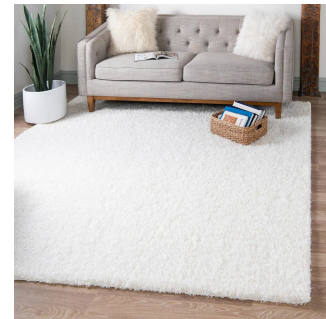

# Flooring

**Savona 11" x 12" Porcelain  
Wood Tile 7.99 x 121= 966.79**

8' x 8' Solid Shayoug Square  
Rug